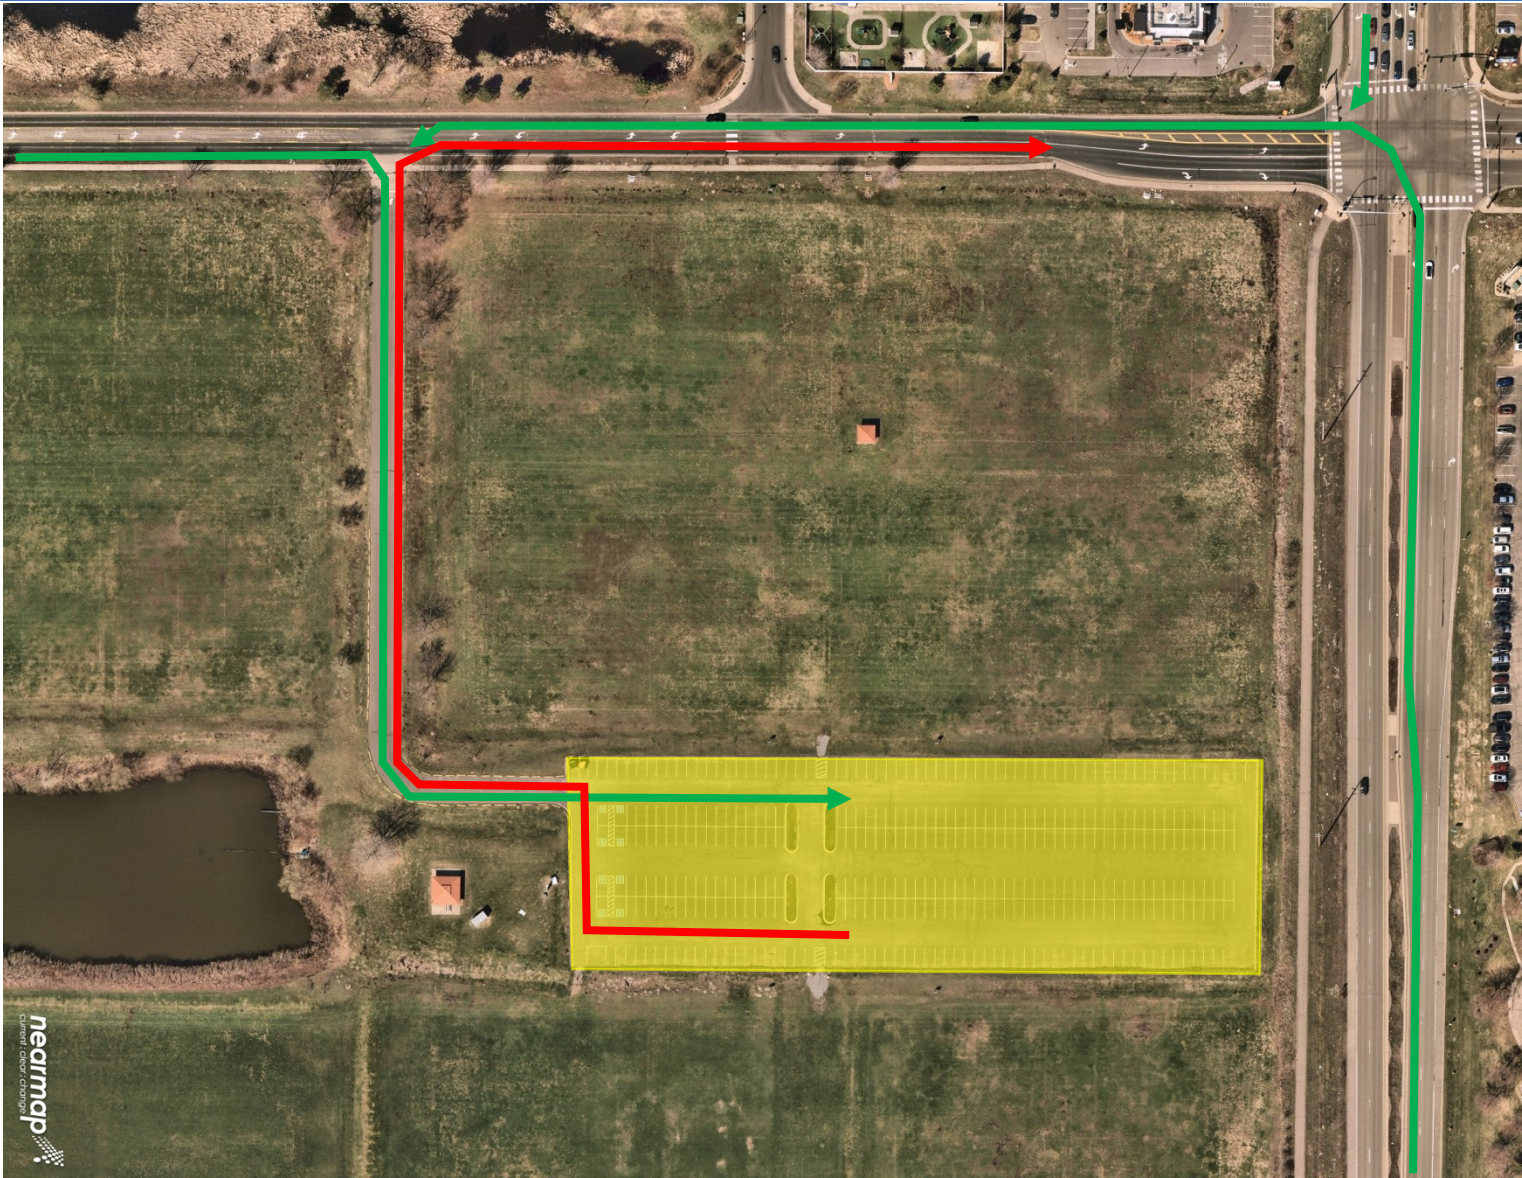

# Lot: Rideshare

Address: 1688 109th Ave NE, Blaine, MN 55449

Surface: Pavement	Hours: Mon-Sun
User: Rideshare	Days: Mon, Jul 24 – Sun, Jul 30
User Spaces: 150	Shuttle Hours: TBD
Lot Spaces: 150	Hangtag Color: N/A

nearmap  
current color change

Notes:  
1.

Ingress	
Egress	
Pedestrian	
Shuttle	